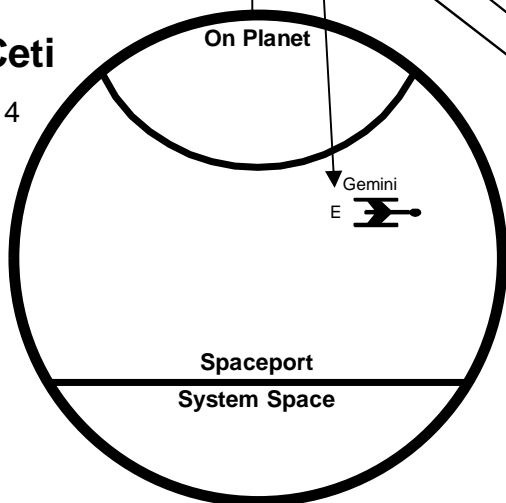

Gamma Leporis

2
 A x 1
 B x 1
 A x 2
 B x 1

Beta Hydri

9
 8
 18
 12
 C x 1
 D x 1
 E x 1

Epsilon Eridani

9
 11
 18
 15
 B x 1
 C x 1

Sigma Draconis

4
 3
 16
 7
 B x 1
 C x 1
 D x 1
 E x 1
 E x 8

Star Trader
The Wizard of Anharitte: Turn 4

Tau Ceti

10
 4
 E x 1

Mu Herculis

17
 16
 15
 A x 1
 B x 1
 C x 1
 D x 1
 A x 5
 C x 4

Key 1:
Commodities
 Alloys
 Isotopes
 Monopoles
 Spice

Key 2:
A-Z Corporations
 Ship - name & Corp ID
 Factory
 Warehouse
 Explosion
 Safe
 Berth