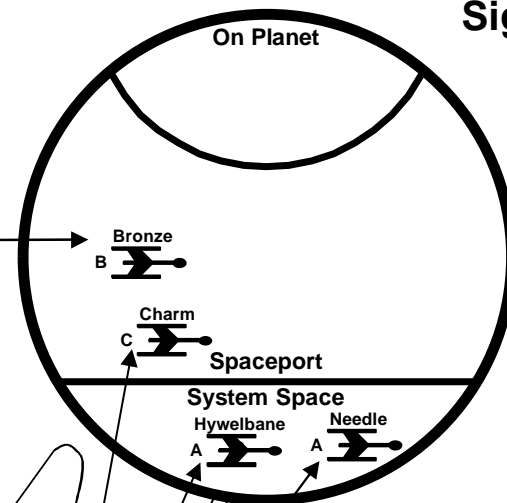

Gamma Leporis

1
 B x 4
 C x 1
 E x 2
 B x 5
 C x 4
 E x 5

Beta Hydri

4
 10
 20
 20
 B x 1

Epsilon Eridani

5
 7
 18
 16
 B x 1
 E x 1

Star Trader
Mote in God's Eye: Turn 6

Sigma Draconis

3
 4
 20
 10
 A x 1
 B x 1
 C x 2
 D x 1
 E x 2
 C x 4
 C x 4

Tau Ceti

5
 4
 B x 2

Mu Herculis

15
 18
 12
 B x 1
 C x 1
 D x 4
 E x 2
 C x 3
 D x 10

Key 1:
Commodities
 Alloys
 Isotopes
 Monopoles
 Spice

Key 2:
A-Z Corporations
 Ship - name & Corp ID
 Factory
 Warehouse
 Explosion
 Safe
 Berth