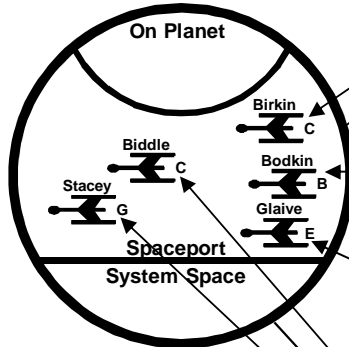

Gamma Leporis

Beta Hydri

Epsilon Eridani

Alpha Centauri

Star Trader

Voyager: Turn 4

Diagram shows Commodity prices, ship positions & movements and warehouse & factory holdings.

Commodities	A - M = Corporations
Alloys	= Factory
Isotopes	= Warehouse
Liquor	= Ship + name & Corp
Monopoles	= Safe Berth
Petroleum	= Explosion
Spice	