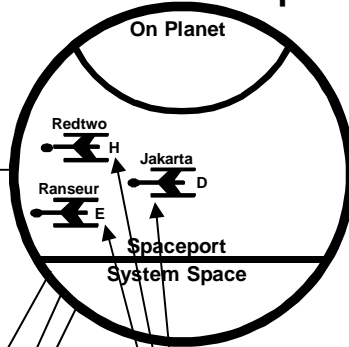

Gamma Leporis

Beta Hydri

Epsilon Eridani

Alpha Centauri

Star Trader

Voyager: Turn 4

Diagram shows Commodity prices, ship positions & movements and warehouse & factory holdings.

Commodities	A - M = Corporations
Alloys	= Factory
Isotopes	= Warehouse
Liquor	= Ship + name & Corp
Monopoles	= Safe Berth
Petroleum	= Explosion
Spice	