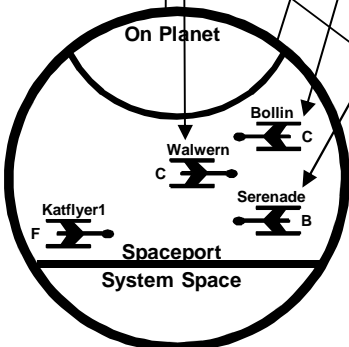

Gamma Leporis

Beta Hydri

Epsilon Eridani

Alpha Centauri

Star Trader

Voyager: Turn 4

Diagram shows Commodity prices, ship positions & movements and warehouse & factory holdings.

Commodities	A - M = Corporations
Alloys	= Factory
Isotopes	= Warehouse
Liquor	= Ship + name & Corp
Monopoles	= Safe Berth
Petroleum	= Explosion
Spice	

Delta Pavonis

Sigma Draconis

Tau Ceti

Mu Herculis