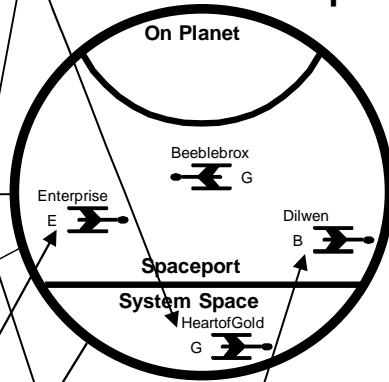

Gamma Leporis

Beta Hydri

Epsilon Eridani

Alpha Centauri

**Star
 Trader**
 Way Station:
 Turn 3

Delta Pavonis

Sigma Draconis

Diagram shows Commodity prices, ship positions & movements and warehouse & factory holdings.

Commodities		A - M = Corporations	
	Alloys		Factory
	Isotopes		Warehouse
	Liquor		Ship + name & Corp
	Monopolies		Safe Berth
	Petroleum		Explosion
	Spice		

Tau Ceti

Mu Herculis