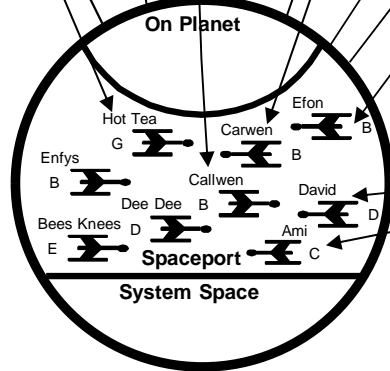

Gamma Leporis

Beta Hydri

Epsilon Eridani

Star Trader
Way Station:
Turn 10

Alpha Centauri

Delta Pavonis

Diagram shows Commodity prices, ship positions & movements and warehouse & factory holdings.

Commodities		A - M = Corporations	
	Alloys		= Factory
	Isotopes		= Warehouse
	Liquor		= Ship + name & Corp
	Monopolies		= Safe Berth
	Petroleum		= Explosion
	Spice		

Sigma Draconis

Tau Ceti

Mu Herculis